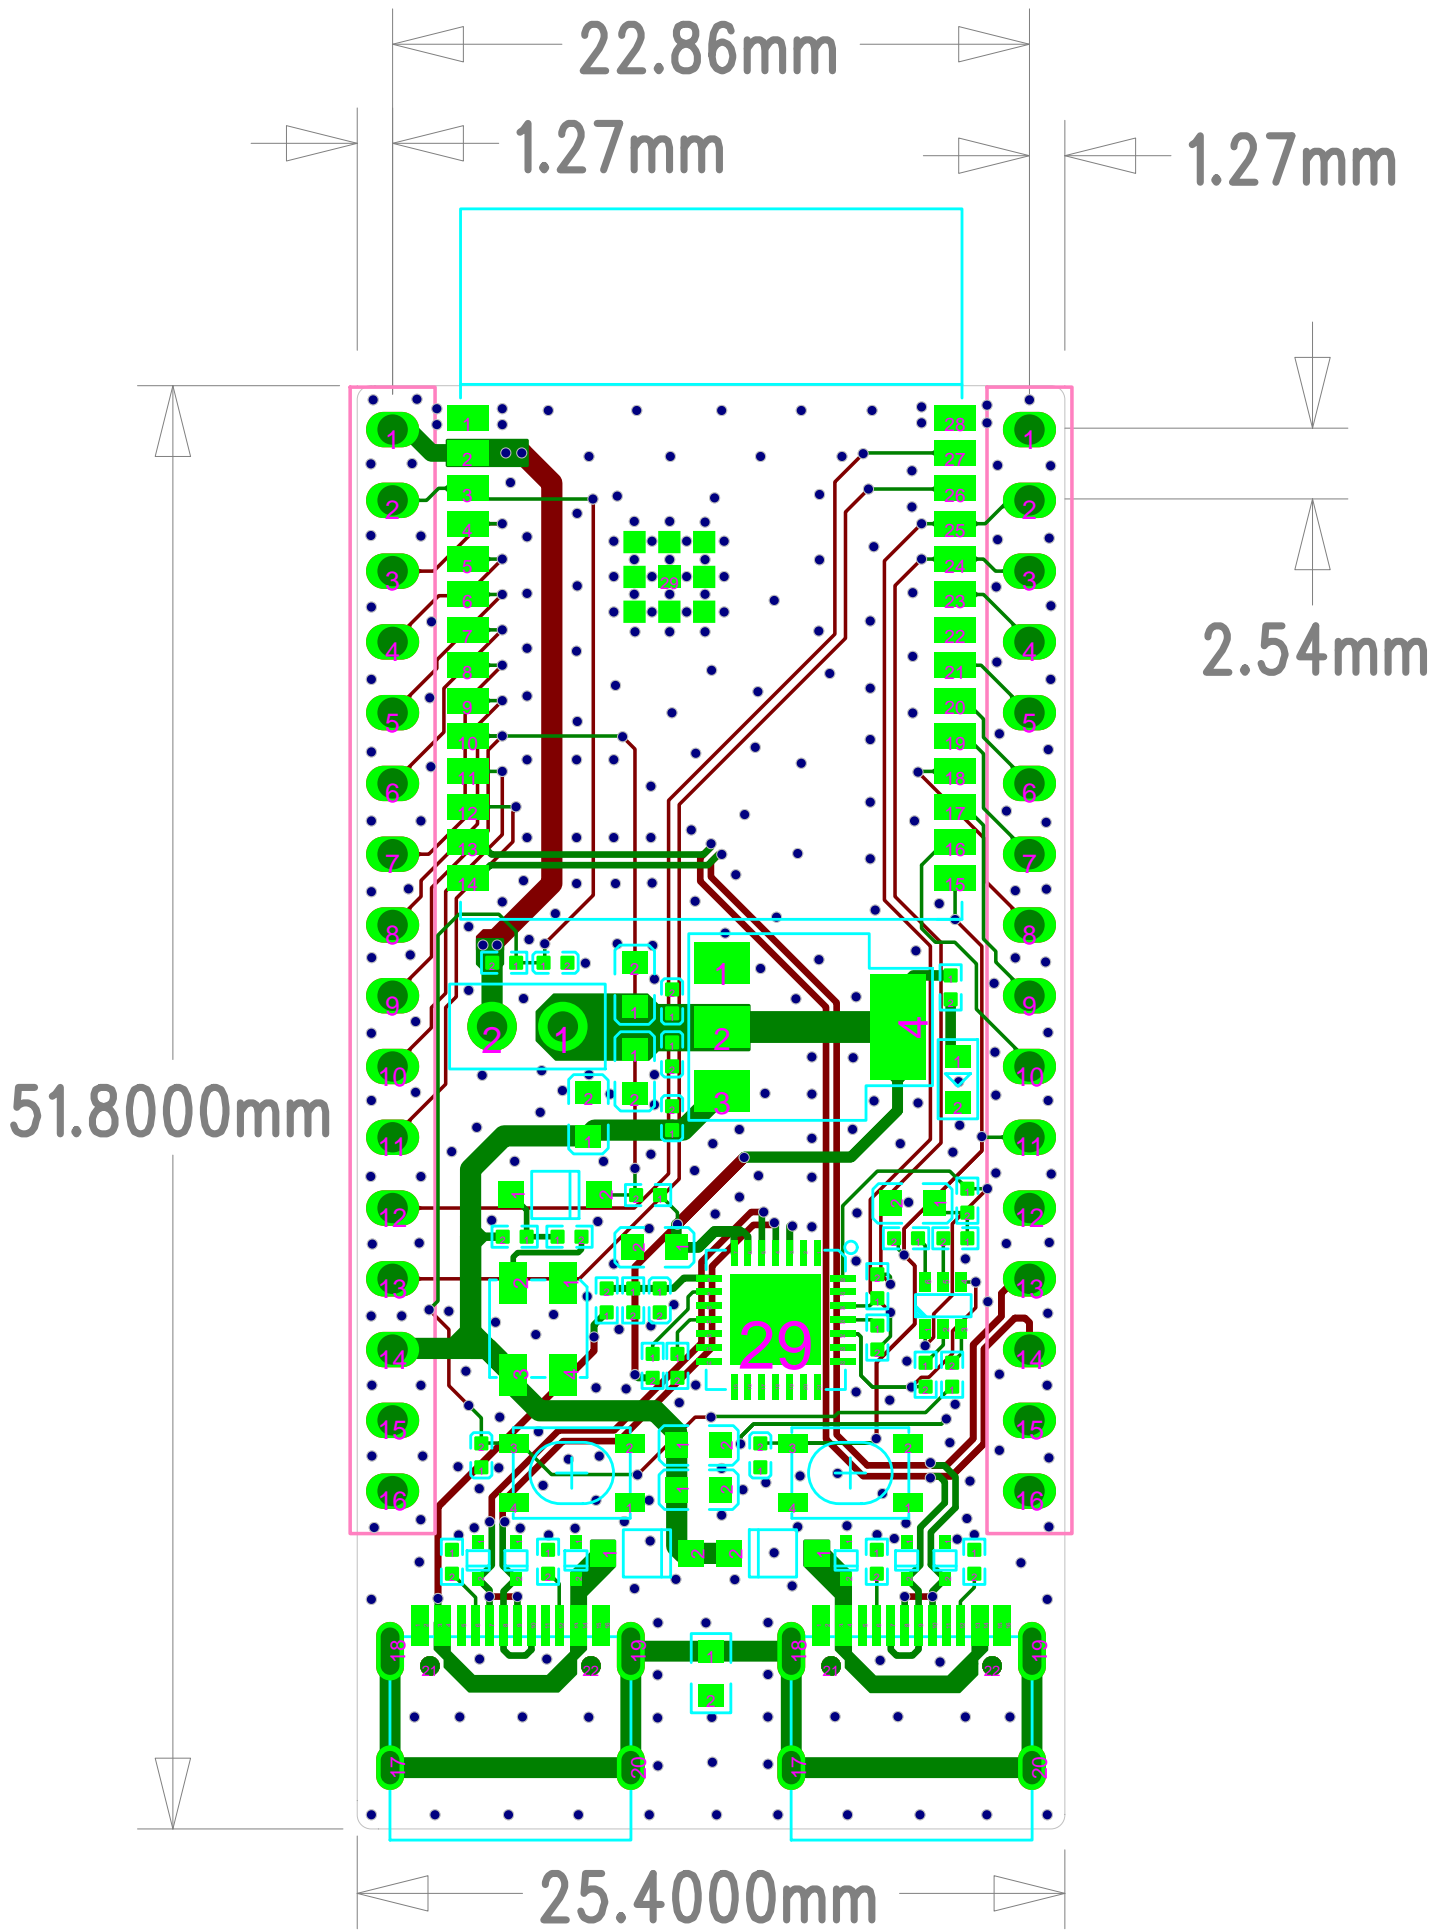

ESPRESSIF SYSTEMS	
乐鑫信息科技(上海)股份有限公司	
Title	ESP32-C6-DevKitC-1
Task	Rev 1.1
Date	Fri, Sep 30, 2022 Proprietary