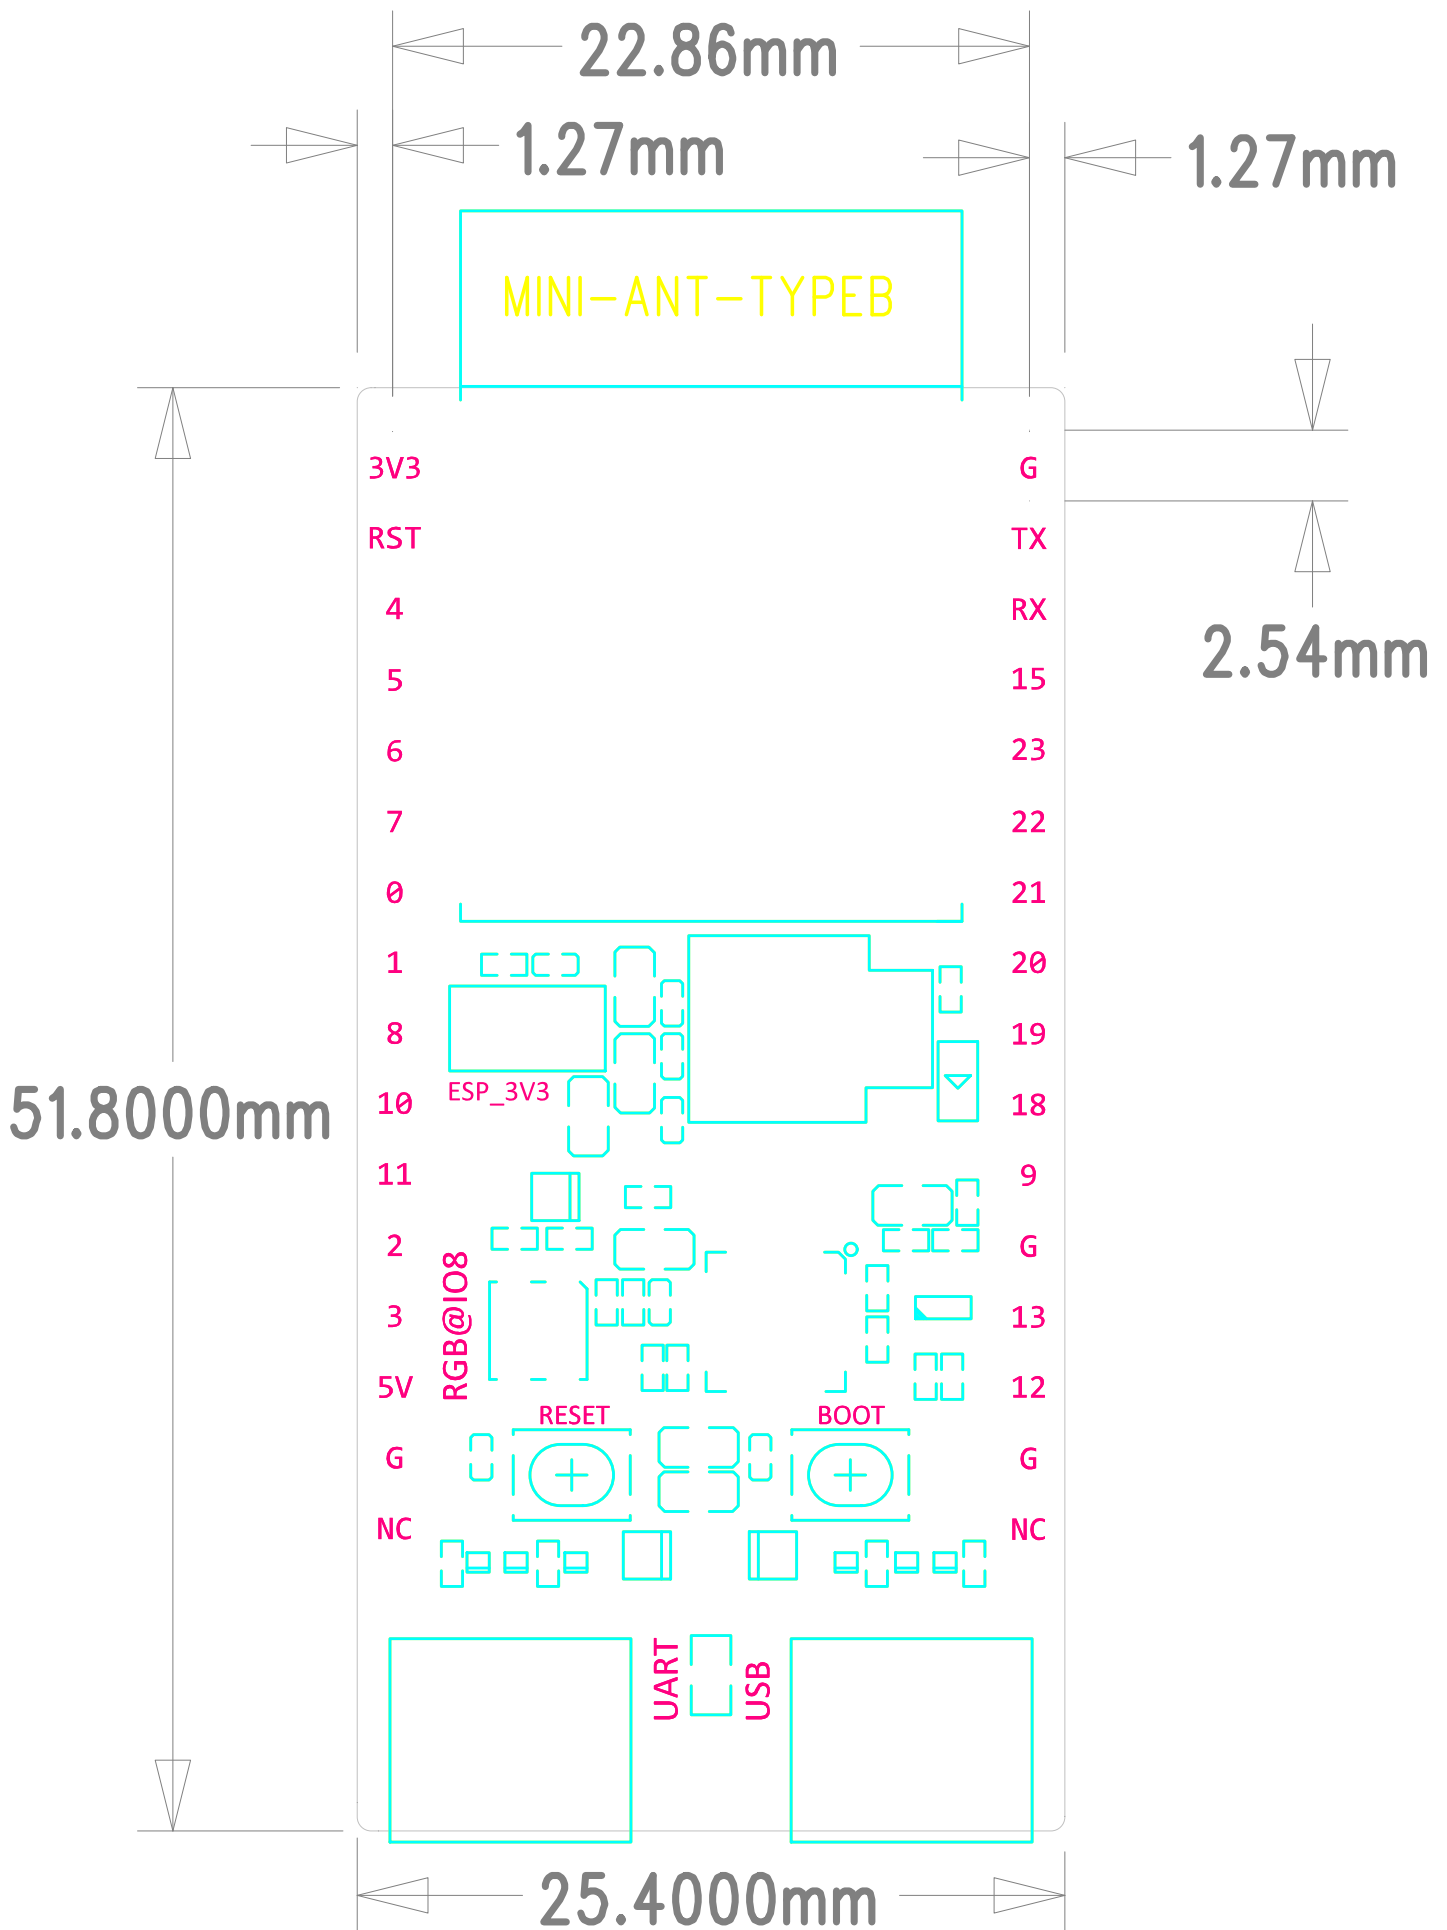

ESPRESSIF SYSTEMS			
乐鑫科技(上海)股份有限公司			
Title	ESP32-C6-DevKitC-1		
Task		Rev	1.1
Date	Fri, Sep 30, 2022	Proprietary	

ESPRESSIF SYSTEMS	
乐鑫科技(上海)股份有限公司	
Title	ESP32-C6-DevKitC-1
Task	Rev 1.1
Date	Fri, Sep 30, 2022 Proprietary