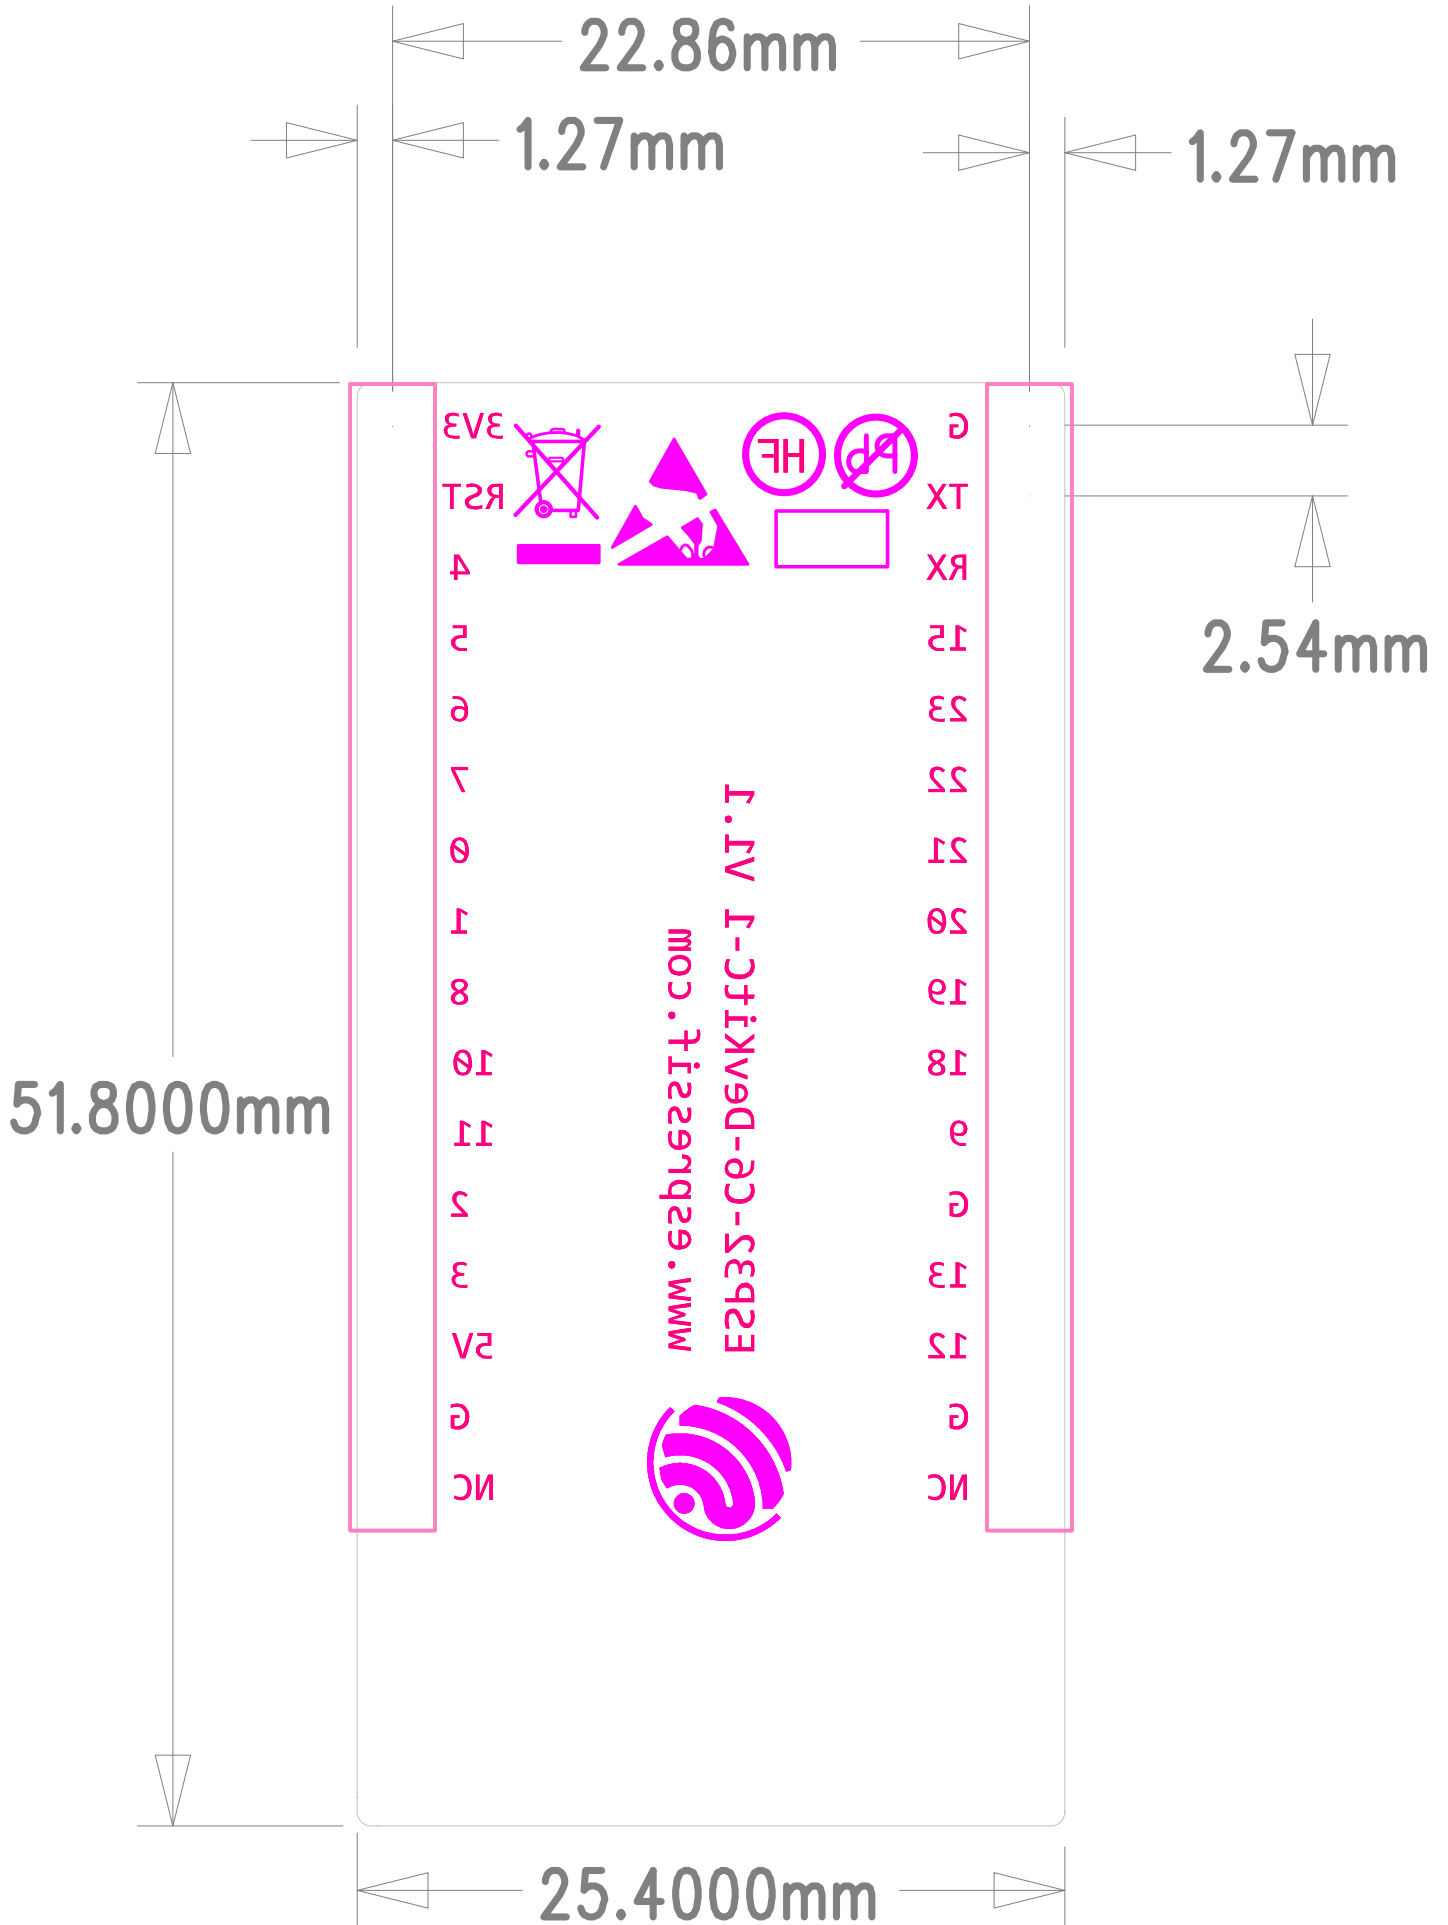

ESPRESSIF SYSTEMS		
乐鑫科技(上海)股份有限公司		
Title	ESP32-C6-DevKitC-1	
Task		Rev 1.1
Date	Fri, Sep 30, 2022	Proprietary