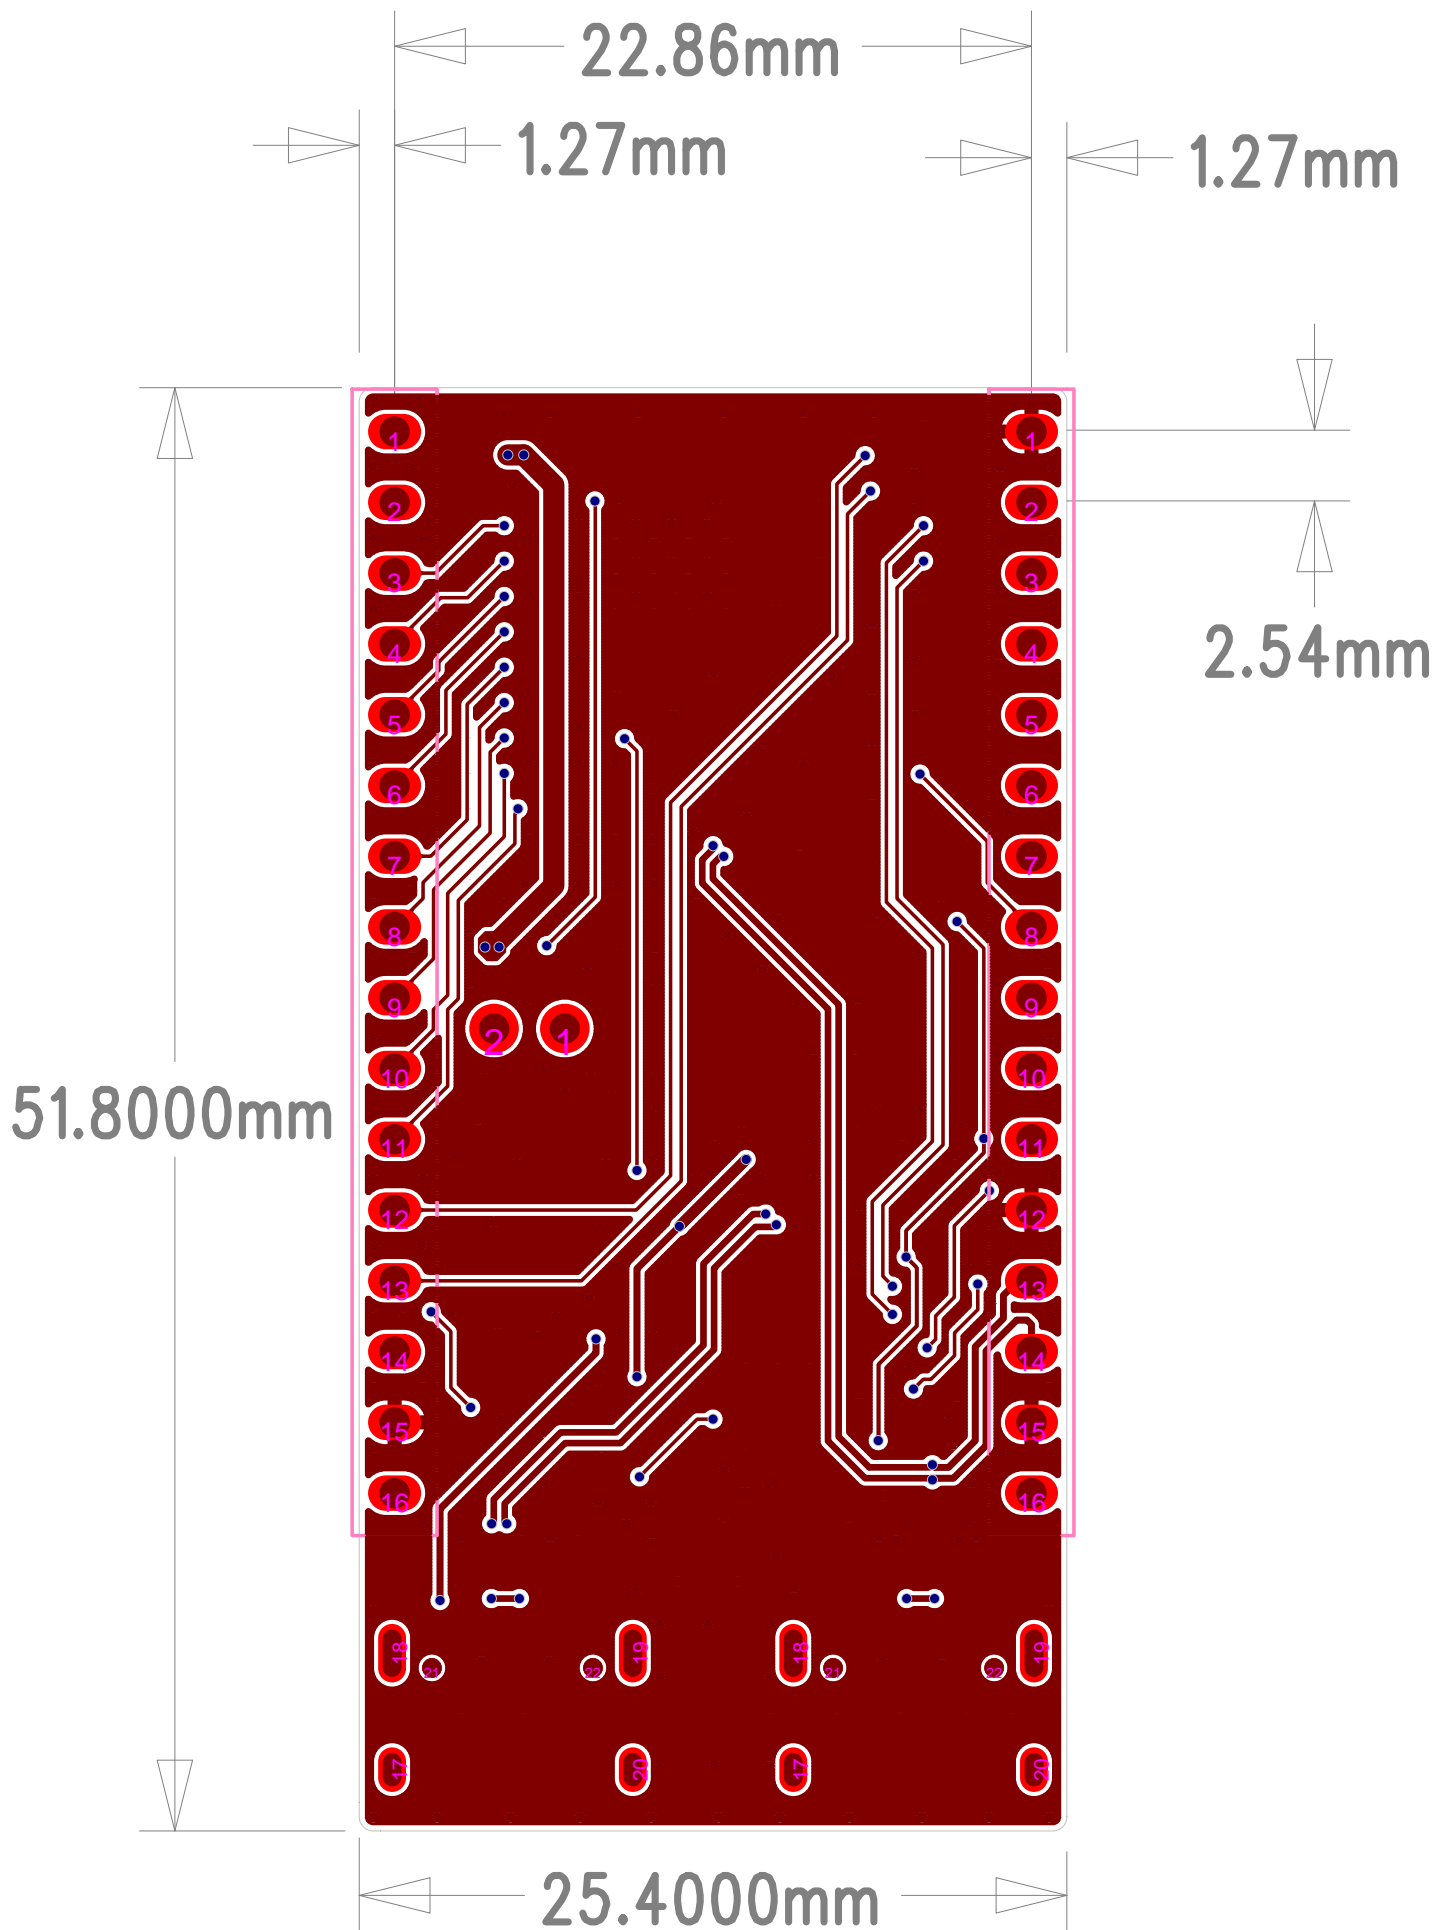

ESPRESSIF SYSTEMS			
乐鑫科技(上海)股份有限公司			
Title	ESP32-C6-DevKitC-1		
Task		Rev	1.1
Date	Fri, Sep 30, 2022	Proprietary	

ESPRESSIF SYSTEMS	
乐鑫科技(上海)股份有限公司	
Title	ESP32-C6-DevKitC-1
Task	Rev 1.1
Date	Fri, Sep 30, 2022 Proprietary