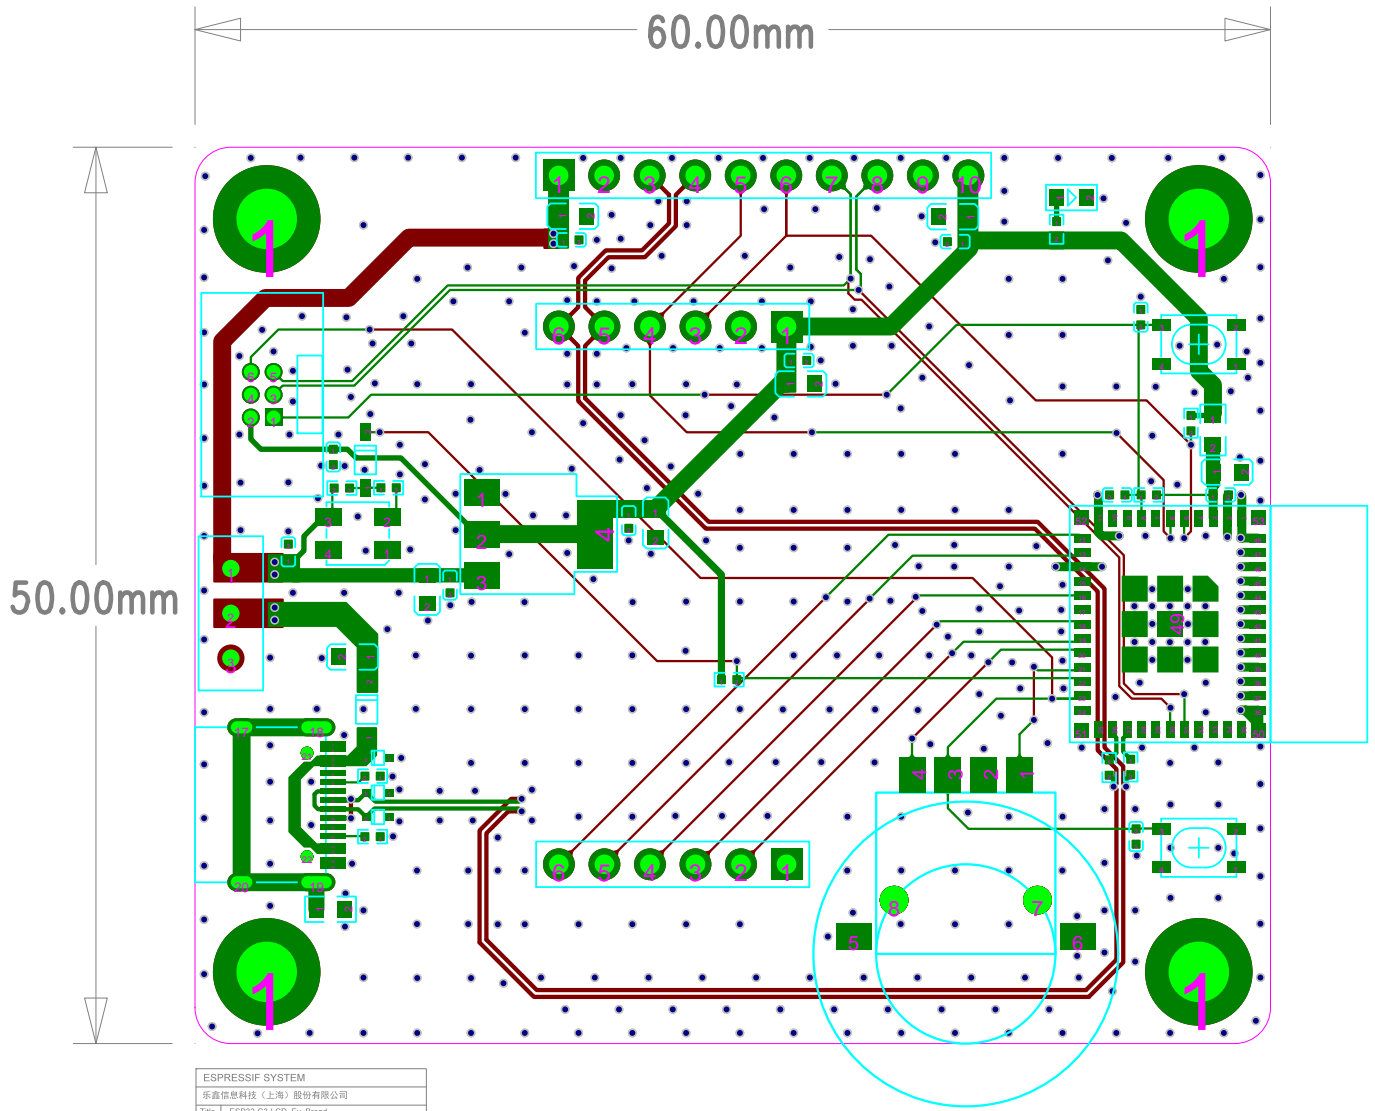

ESPRESSIF SYSTEM		
乐鑫信息科技(上海)股份有限公司		
Title	ESP32-C3-LCD_Ev_Broad	
Task	#38228	Rev 1.0
Date	Fri, Nov 18, 2022	Confidential and Proprietary

60.00mm

50.00mm

ESPRESSIF SYSTEM	
乐鑫科技(上海)股份有限公司	
Title	ESP32-C3-LCD_Ev_Broad
Task	#39226
Date	Fri, Nov 18, 2022
Rev	1.0
Confidential and Proprietary	

60.00mm

50.00mm

ESP32-C3-LCD_Ev_MB_V1.0
#39226 2022.11.13

ESPRESSIF SYSTEM		
乐鑫科技(上海)股份有限公司		
Title	ESP32-C3-LCD_Ev_Broad	
Task	#39226	Rev 1.0
Date	Fri, Nov 18, 2022	Confidential and Proprietary

ESPRESSIF SYSTEM		
乐鑫信息科技(上海)股份有限公司		
Title	ESP32-C3-LCD-EV_Broad	
Task	#38228	Rev 1.0
Date	Fri, Nov 18, 2022	Confidential and Proprietary