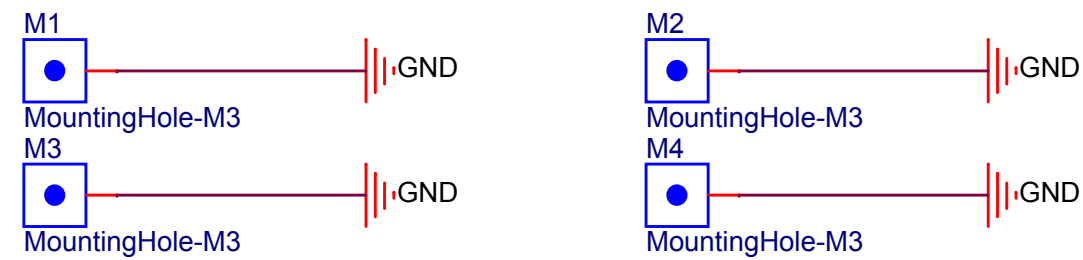

MB Connector

LCD

BL

Mounting Holes

ESPRESSIF

乐鑫信息科技(上海)股份有限公司

Title: ESP32-C3-LCD-Ev DB

Size	Page Name	Rev	Confidential and Proprietary
A	01_LCD	1.0	
Date:	Wednesday, December 07, 2022	Sheet	1 of 1