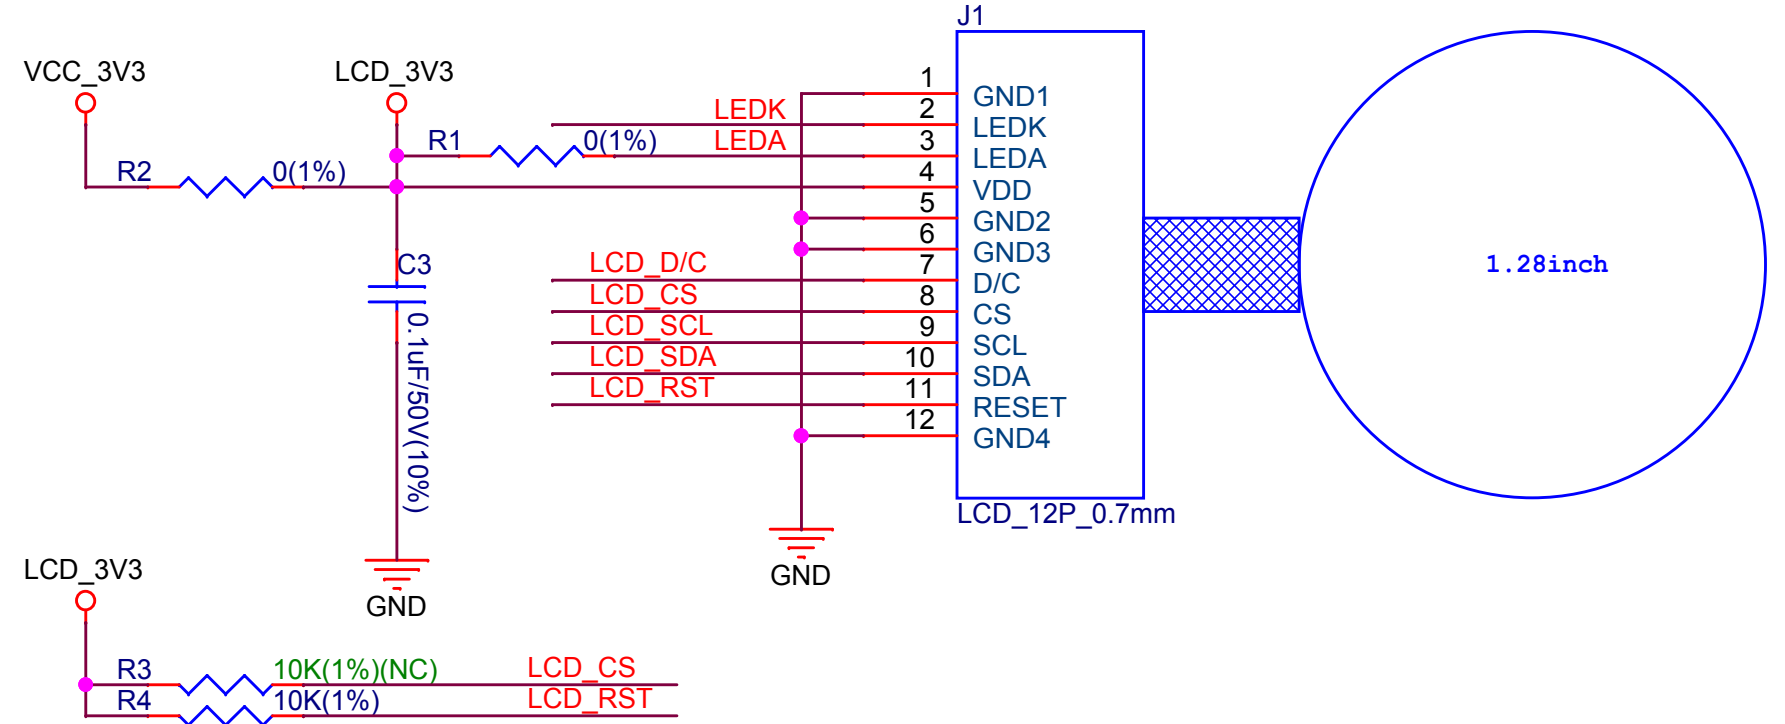

MB Connector

LCD

BL

Mounting Holes

ESPRESSIF

乐鑫信息科技(上海)股份有限公司

Title: ESP32-C3-LCD-Ev DB

Size	Page Name	Rev	Confidential and Proprietary
A	01_LCD	1.0	
Date:	Wednesday, December 07, 2022	Sheet	1 of 1