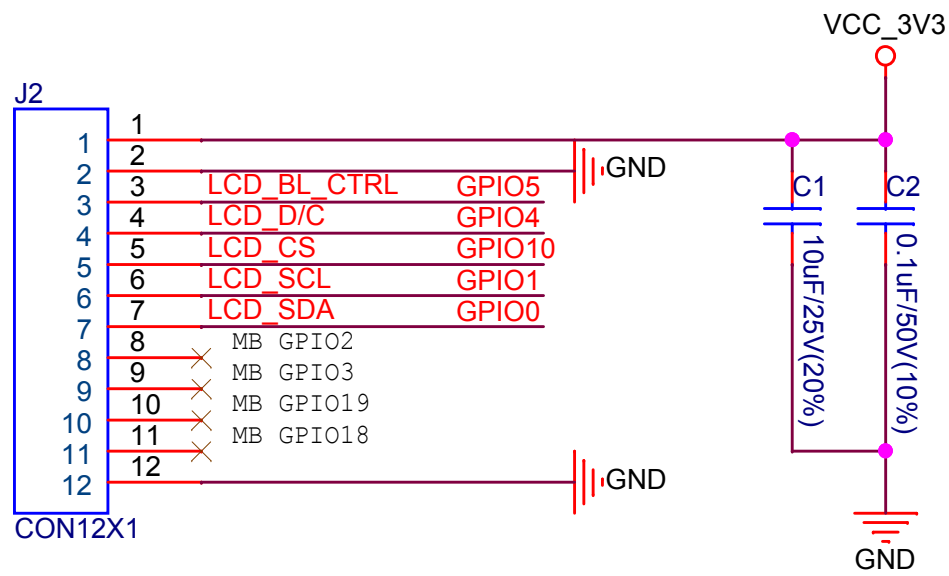

MB Connector

LCD

BL

Mounting Holes

ESPRESSIF

乐鑫信息科技(上海)股份有限公司

Title: ESP32-C3-LCD-Ev DB

Size	Page Name	Rev	Confidential and Proprietary
A	01_LCD	1.0	
Date:	Wednesday, December 07, 2022	Sheet	1 of 1