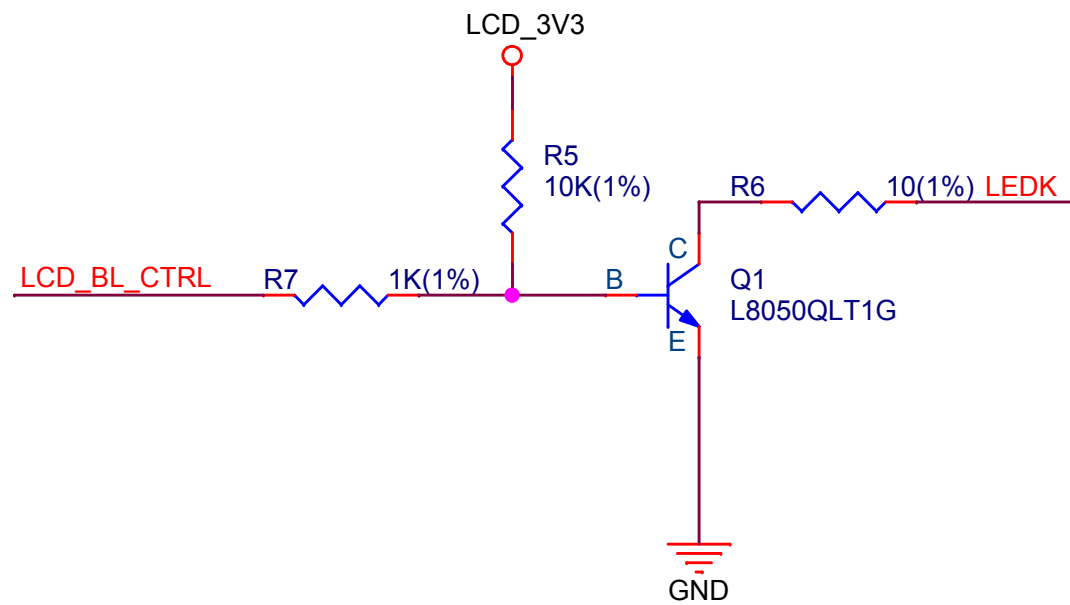

MB Connector

LCD

BL

Mounting Holes

ESPRESSIF

乐鑫信息科技(上海)股份有限公司

Title: ESP32-C3-LCD-Ev DB

Size	Page Name	Rev	Confidential and Proprietary
A	01_LCD	1.0	
Date:	Wednesday, December 07, 2022	Sheet	1 of 1